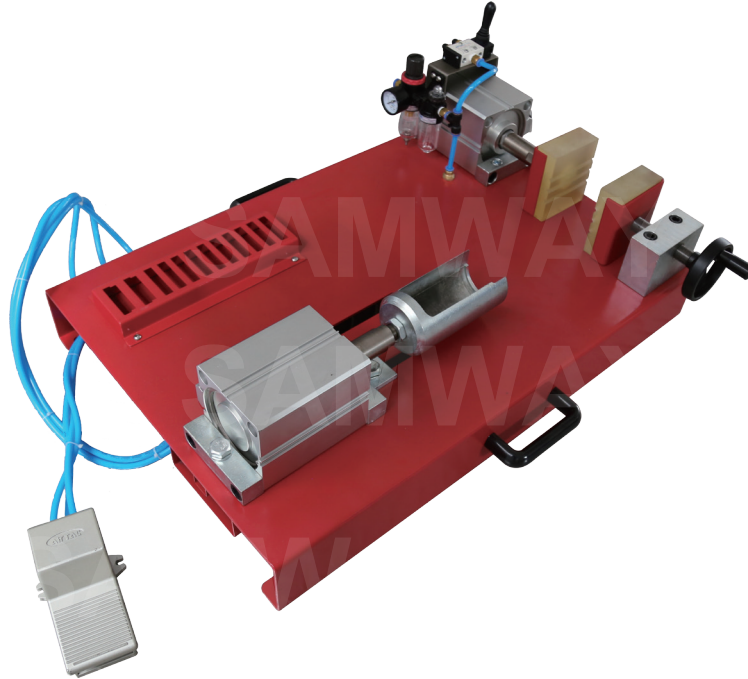

**Benefit:**

- Easy to Carry Around
- Assemble up to 2" 4SP Elbow
- Pneumatic Clamping and Pushing
- Foot pedal included

SAMWAY NIPPLE INSERTER 50NSE

Model	50NSE
Pneumatic	Input
Capacity	1/4" to 2" 4SP Straight and Elbow Fittings
Tools included	11 tools from 1/4" to 2"
Foot Pedal	Included
Pushing	Pneumatic Cylinder
Clamping	Pneumatic Cylinder
Work table	Optional
Weight KG	40
L*W*H mm	560*760*200